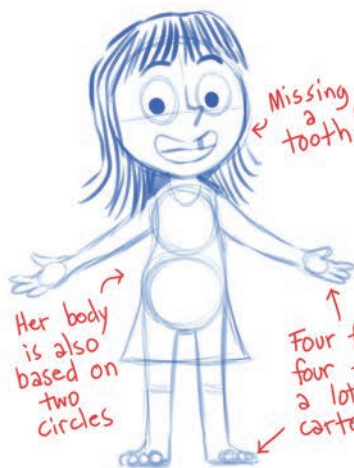

How to Draw Phoebe

Phoebe's head is very round.

She has oval eyes and a little point for a nose.

Her hair has a lot of lines in it.

She usually, but not always, wears a ponytail.

Eyes have little highlight dots
Freckles!

Her body is also based on two circles

Missing a tooth!

Four fingers, four toes, like a lot of cartoon characters

Unlike some cartoon characters, Phoebe wears different outfits on different days.

Try some! You're holding a whole book of references. Or make up your own!